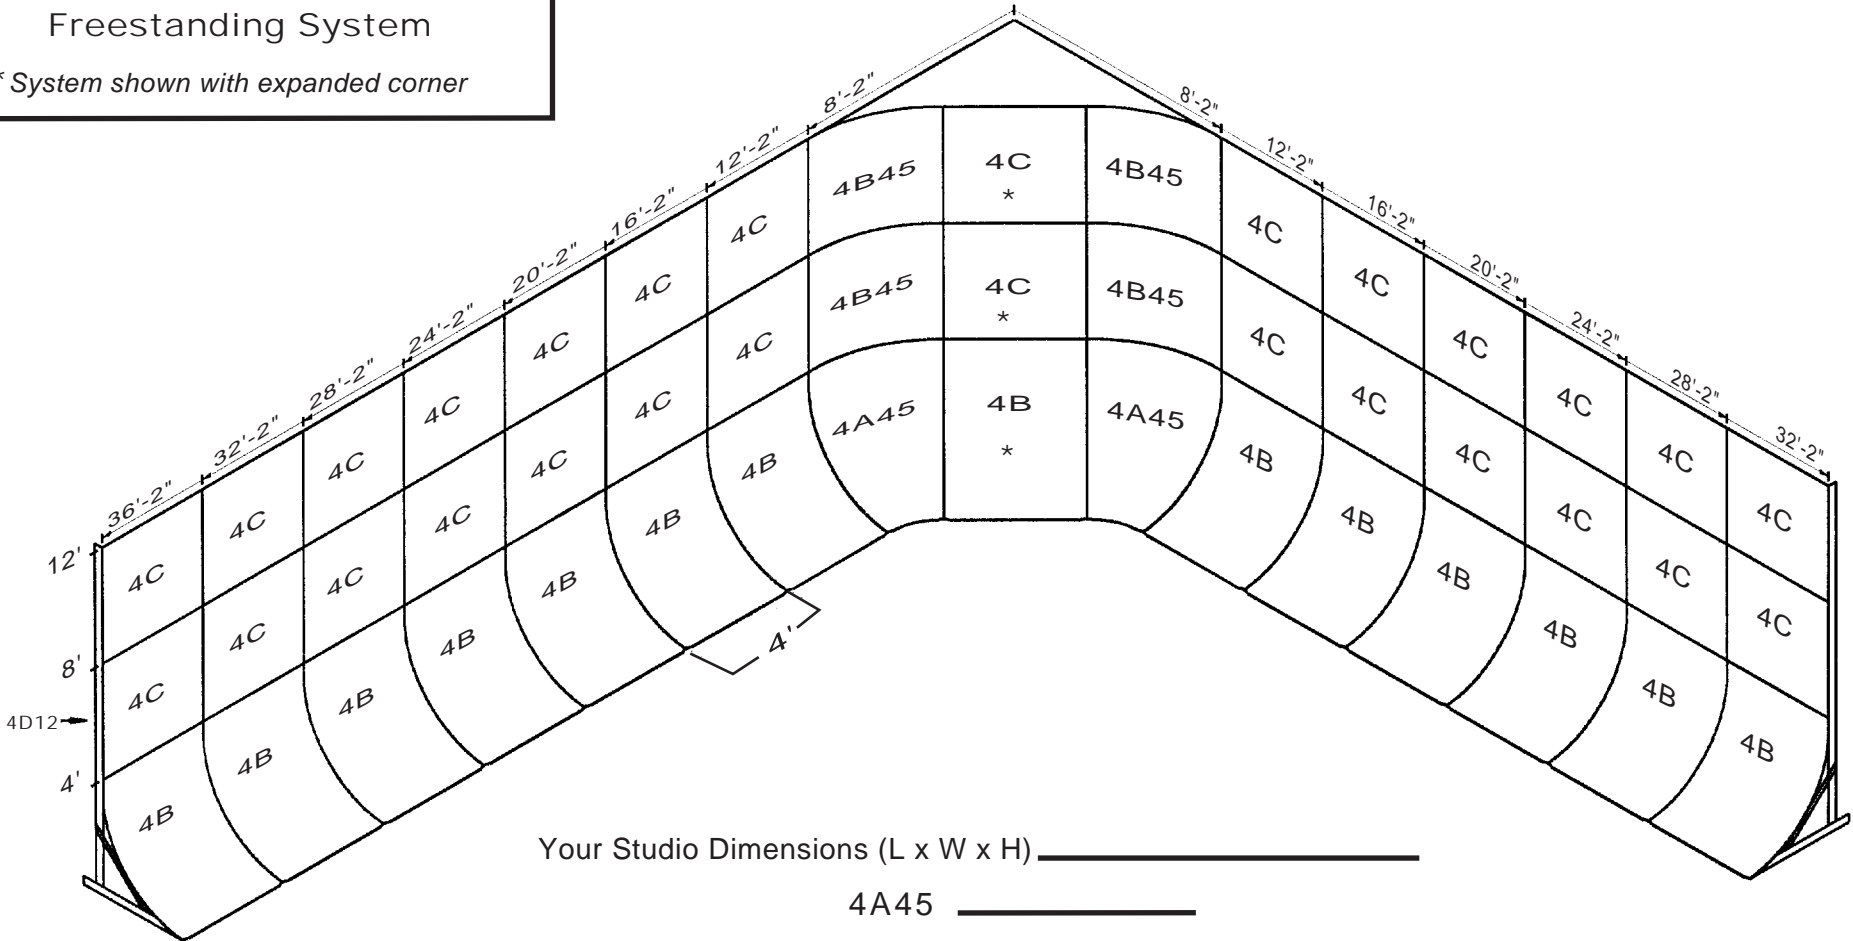

Studio Dimensions (L x W x H)

4D12/16 _____
 H4 _____

4A45L-FS _____
 4A45R-FS _____
 4B45-FS _____
 4B-FS _____

3A45R-EZ _____
 3A45L-EZ _____
 3B45-EZ _____
 3B-EZ _____

System 4 FS

3'6" radius

45° corner

Freestanding System

Your Studio Dimensions (L x W x H) _____

4A45 _____

4B45 _____

4B _____

4C _____

4D12 (leg supports) _____

4D16 (leg supports) _____

System 4 FS

3'6" radius

45° corner

Freestanding System

* System shown with expanded corner

Your Studio Dimensions (L x W x H) _____

4A45 _____

4B45 _____

4B _____

4C _____

4D12 (leg supports) _____

4D16 (leg supports) _____

System 5

5' radius
90° corner
Built-in System

Your Studio Dimensions (L x W x H) _____

- 5A _____
- 5B _____
- 5C _____