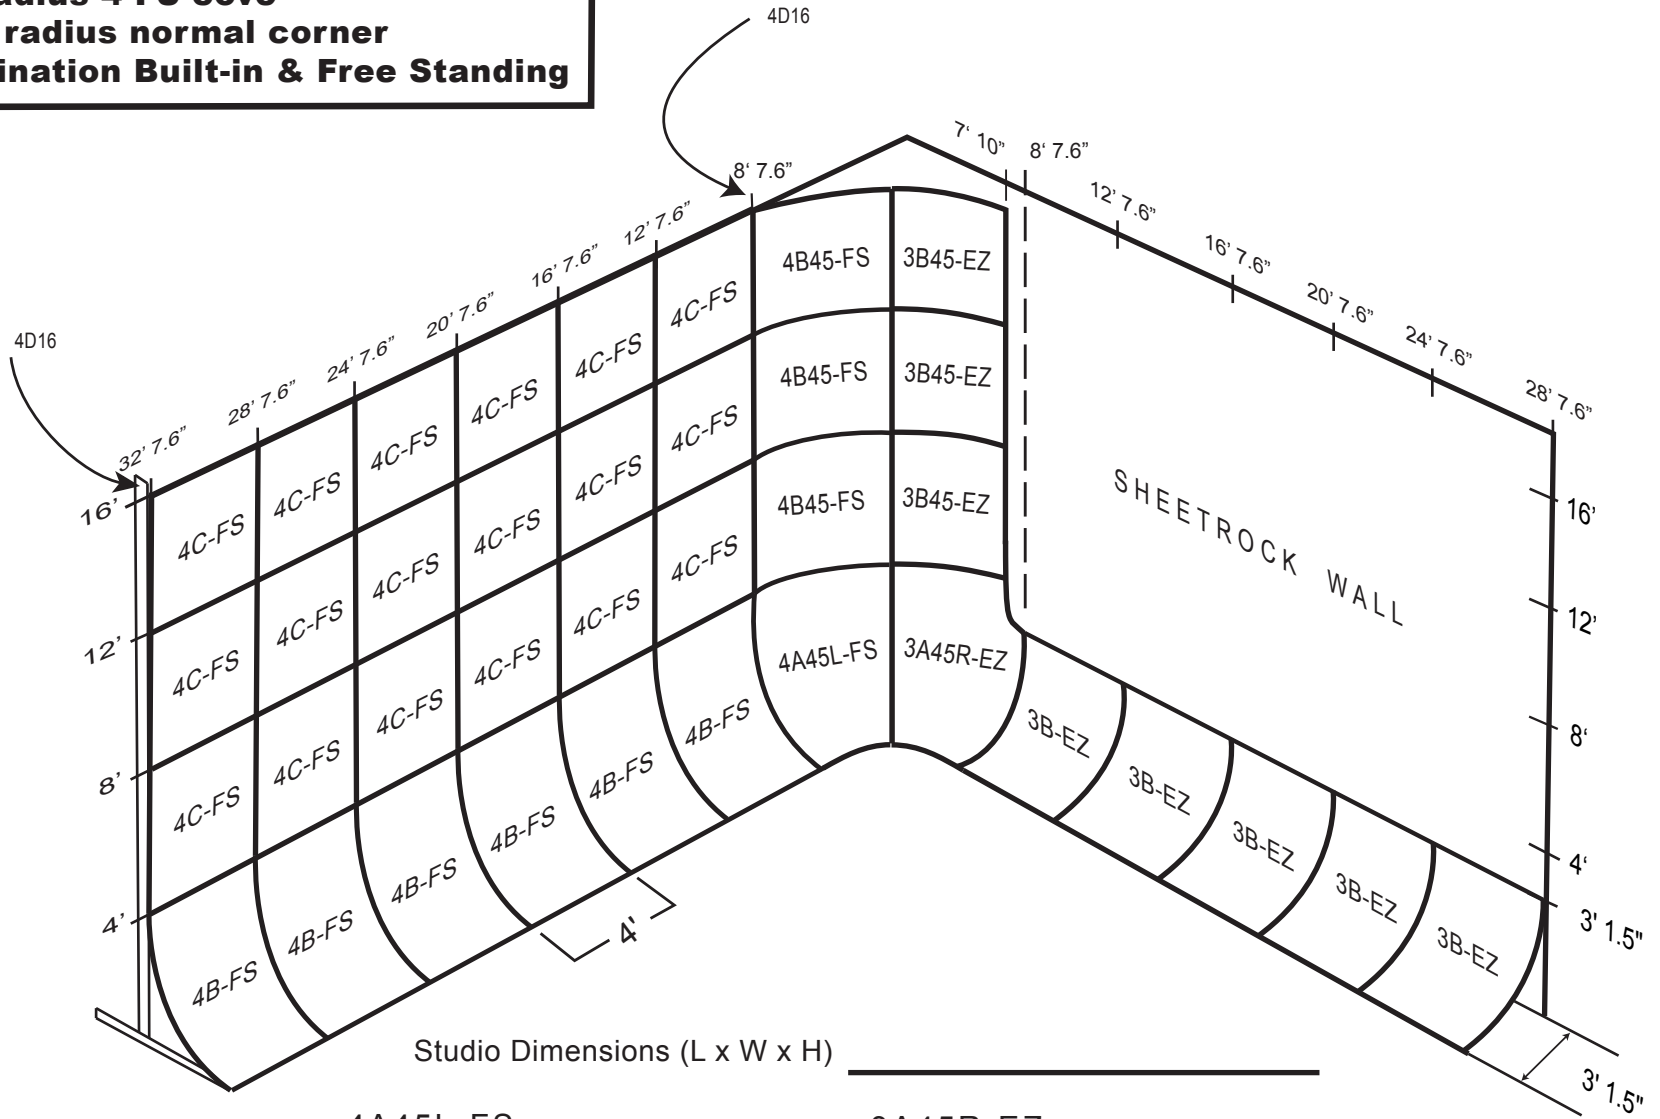

System 3 EZ

3'6" radius
 90° corner
 Easy Installation
 Built-in System

Your Studio Dimensions (L x W x H) _____

3A-EZ _____

3B-EZ _____

Super 3-EZ

3'6" radius cove
45° 5' radius corner
Easy Installation
Built-in System

Studio Dimensions (L x W x H)

3A45L-EZ _____
 3B-EZ _____

3A45R-EZ _____
 3B45-EZ _____
 H4 _____

Super 3-EZ / 4-FS

3'6" radius 3-EZ cove

3'6" radius 4-FS cove

45° 5' radius normal corner

Combination Built-in & Free Standing

Studio Dimensions (L x W x H)

4D12/16 _____
 H4 _____

4A45L-FS _____
 4A45R-FS _____
 4B45-FS _____
 4B-FS _____

3A45R-EZ _____
 3A45L-EZ _____
 3B45-EZ _____
 3B-EZ _____

System 4 FS

3'6" radius

45° corner

System 4 FS

3'6" radius

45° corner

Freestanding System

* System shown with expanded corner

Your Studio Dimensions (L x W x H) _____

4A45 _____

4B45 _____