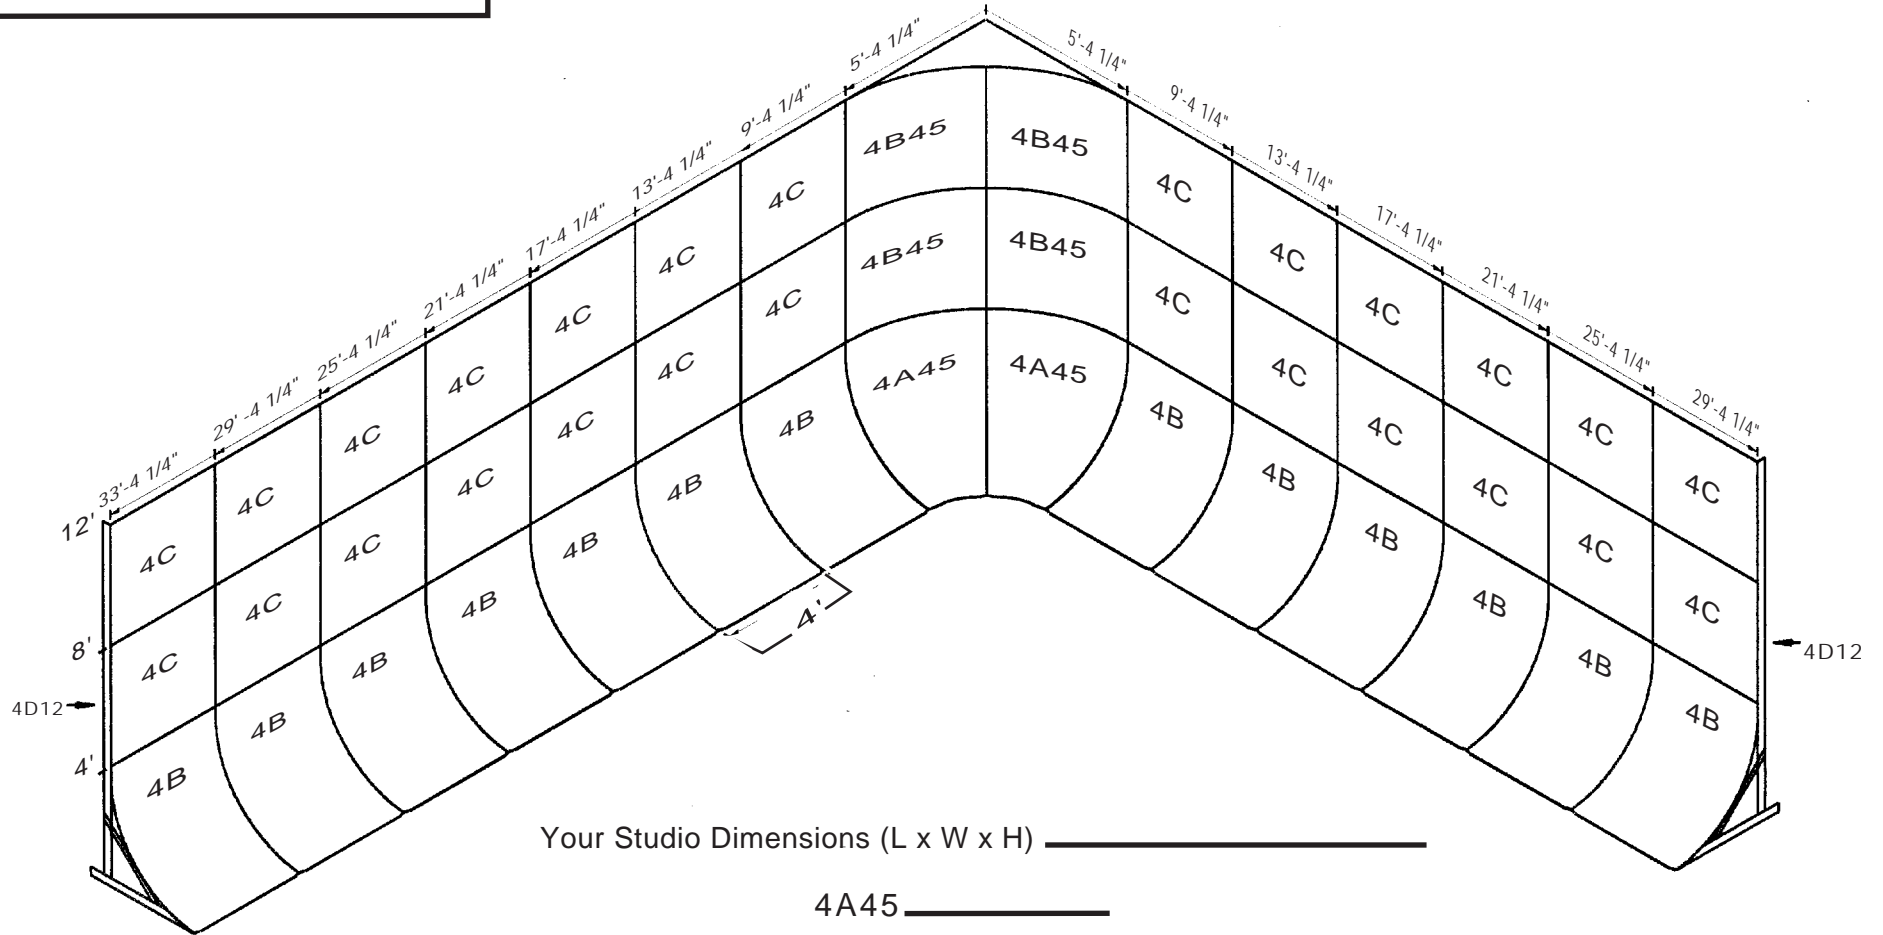

Studio Dimensions (L x W x H)

3A45L-EZ _____
 3B-EZ _____

3A45R-EZ _____
 3B45-EZ _____
 H4 _____

Super 3-EZ / 4-FS

3'6" radius 3-EZ cove

3'6" radius 4-FS cove

45° 5' radius normal corner

Combination Built-in & Free Standing

Studio Dimensions (L x W x H)

4D12/16 _____
 H4 _____

4A45L-FS _____
 4A45R-FS _____
 4B45-FS _____
 4B-FS _____

3A45R-EZ _____
 3A45L-EZ _____
 3B45-EZ _____
 3B-EZ _____

System 4 FS

3'6" radius

45° corner

Freestanding System

Your Studio Dimensions (L x W x H) _____

4A45 _____

4B45 _____

4B _____

4C _____

4D12 (leg supports) _____

4D16 (leg supports) _____

System 4 FS

3'6" radius

45° corner

Freestanding System

* System shown with expanded corner

Your Studio Dimensions (L x W x H) _____

4A45 _____

4B45 _____