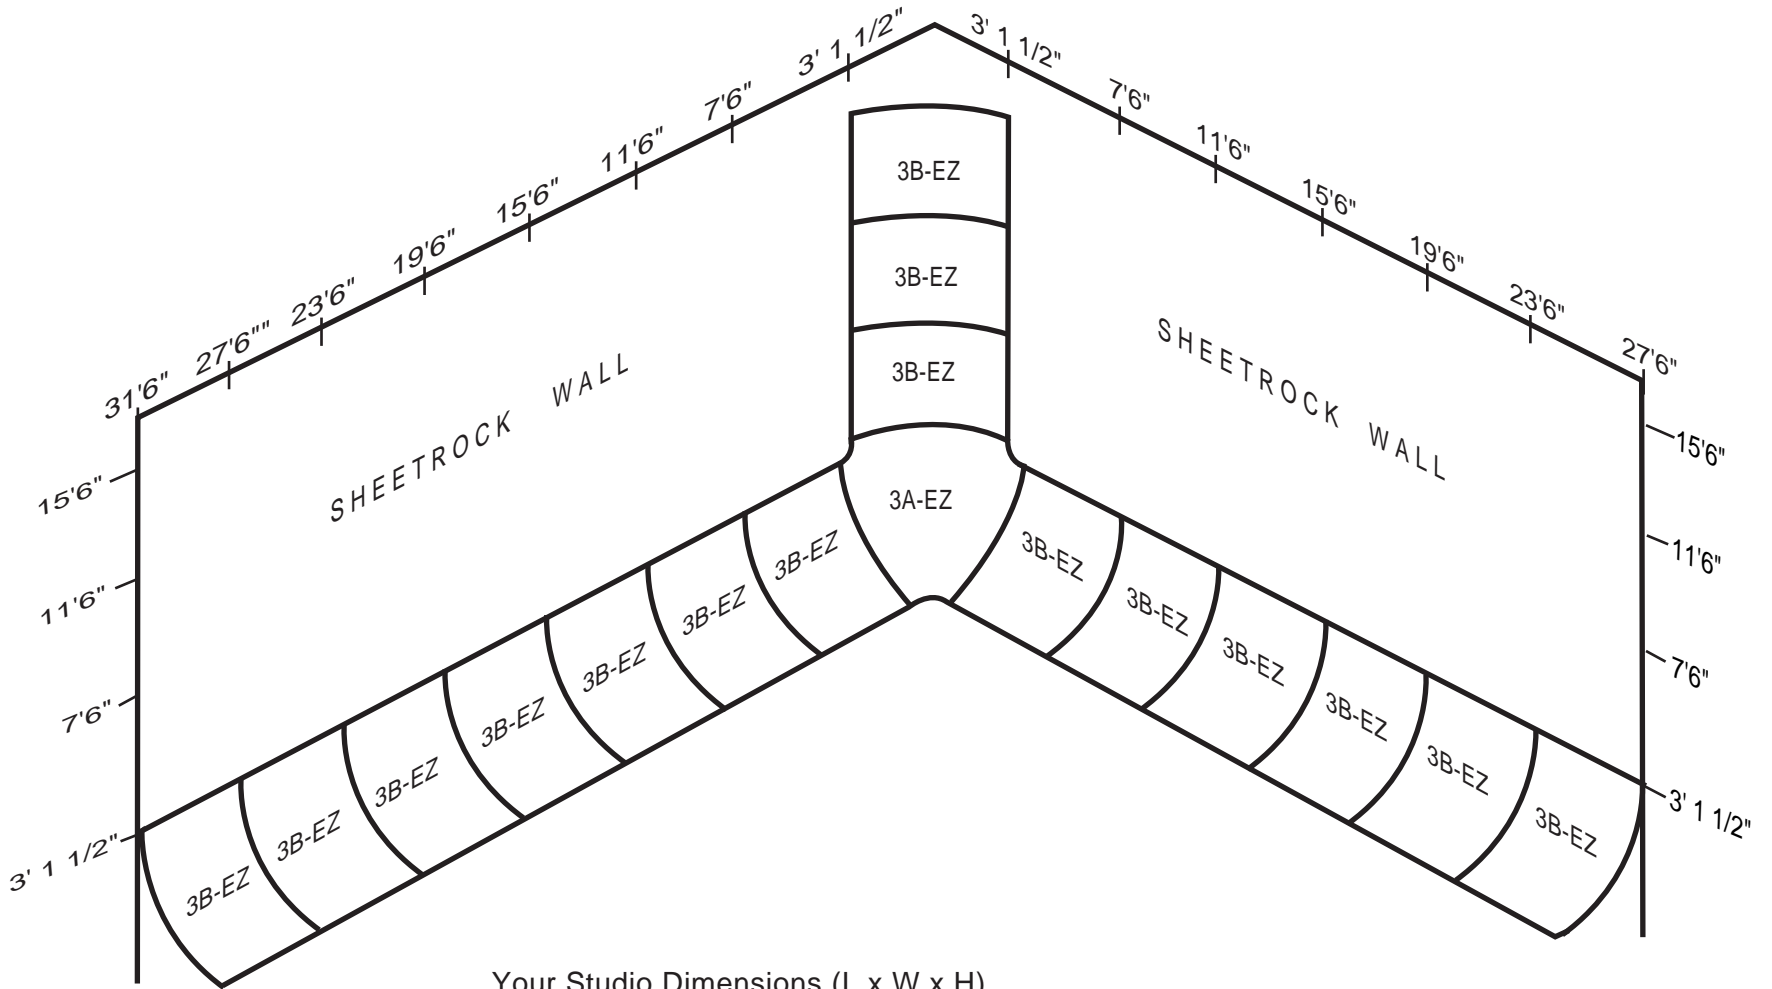

System 3 EZ

3'6" radius
 90° corner
 Easy Installation
 Built-in System

Your Studio Dimensions (L x W x H) _____

3A-EZ _____

3B-EZ _____

Super 3-EZ

3'6" radius cove
45° 5' radius corner
Easy Installation
Built-in System

Studio Dimensions (L x W x H)

3A45L-EZ _____
 3B-EZ _____

3A45R-EZ _____
 3B45-EZ _____
 H4 _____

Super 3-EZ / 4-FS

3'6" radius 3-EZ cove

3'6" radius 4-FS cove

45° 5' radius normal corner

Combination Built-in & Free Standing

Studio Dimensions (L x W x H)

4D12/16 _____
 H4 _____

4A45L-FS _____
 4A45R-FS _____
 4B45-FS _____
 4B-FS _____

3A45R-EZ _____
 3A45L-EZ _____
 3B45-EZ _____
 3B-EZ _____

System 4 FS

3'6" radius

45° corner

System 4 FS

3'6" radius

45° corner

Freestanding System

* System shown with expanded corner

Your Studio Dimensions (L x W x H) _____

4A45 _____

4B45 _____