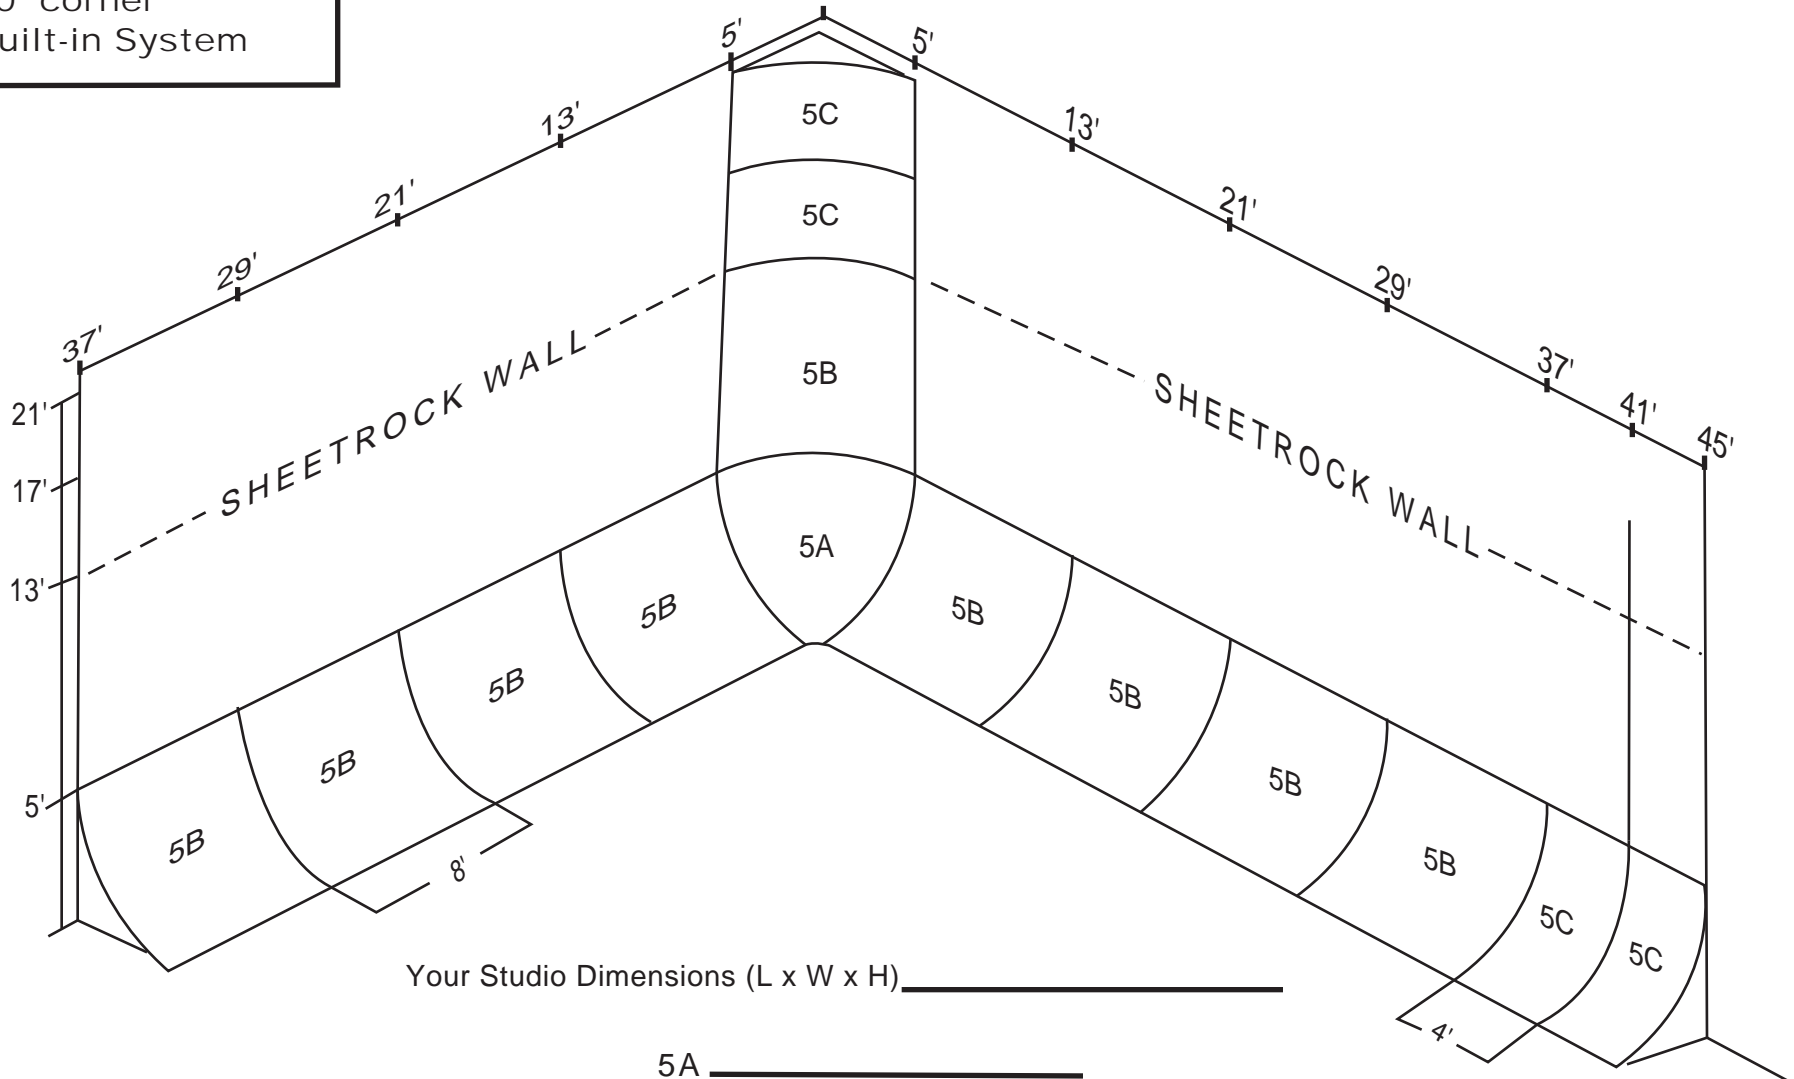

System 4 FS

3'6" radius

45° corner

Freestanding System

* System shown with expanded corner

Your Studio Dimensions (L x W x H) _____

4A45 _____

4B45 _____

4B _____

4C _____

4D12 (leg supports) _____

4D16 (leg supports) _____

System 5

5' radius
90° corner
Built-in System

Your Studio Dimensions (L x W x H) _____

- 5A _____
- 5B _____
- 5C _____