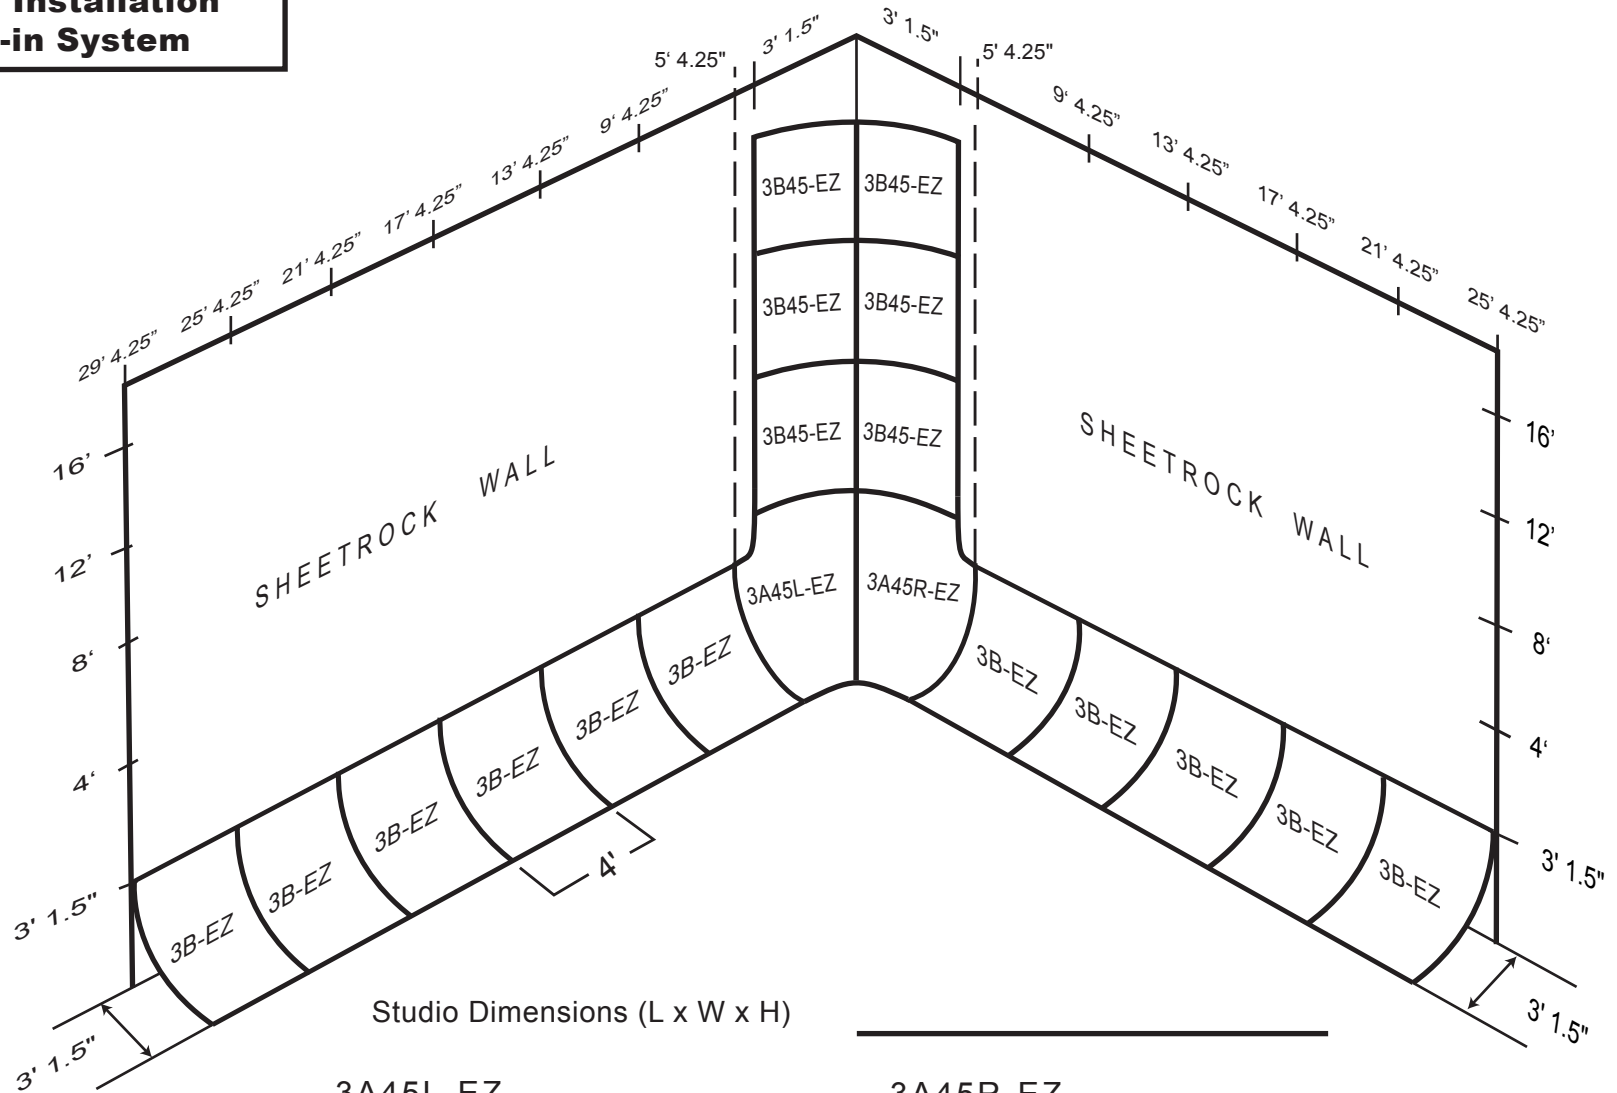

System 3 EZ

3'6" radius
 90° corner
 Easy Installation
 Built-in System

Your Studio Dimensions (L x W x H) _____

3A-EZ _____

3B-EZ _____

Super 3-EZ

3'6" radius cove
45° 5' radius corner
Easy Installation
Built-in System

Studio Dimensions (L x W x H)

3A45L-EZ _____
 3B-EZ _____

3A45R-EZ _____
 3B45-EZ _____
 H4 _____

Super 3-EZ / 4-FS

3'6" radius 3-EZ cove

3'6" radius 4-FS cove

45° 5' radius normal corner

Combination Built-in & Free Standing

Studio Dimensions (L x W x H)

4D12/16 _____
 H4 _____

4A45L-FS _____
 4A45R-FS _____
 4B45-FS _____
 4B-FS _____

3A45R-EZ _____
 3A45L-EZ _____
 3B45-EZ _____
 3B-EZ _____

System 4 FS

3'6" radius

45° corner

System 4 FS

3'6" radius

45° corner

Freestanding System

* System shown with expanded corner

Your Studio Dimensions (L x W x H) _____

4A45 _____

4B45 _____